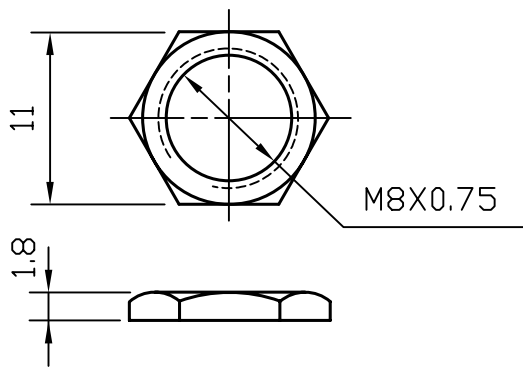

文管中心
2008.07.04
發行章

NUT 1 PC

WASHER t=0.4 2 PCS

						RV24AF-10-(L)R-XXX	
NO.	DATE	DESCRIPTION		MODEL NAME			
TOL. UNLESS OTHERWISE STATED		DIMENSION	SCALE	DRAWN BY	CHECKED BY	APPROVED BY	DRAWING NO.
less than 10		±0.3	2:1	傳 96.12.26 仕維	王 2007.12.26 茂松	楊 2007.12.26 孟鑫	
above 10 ~ 30		±0.5					
above 30 ~ 100		±1.0					
above		±5°					