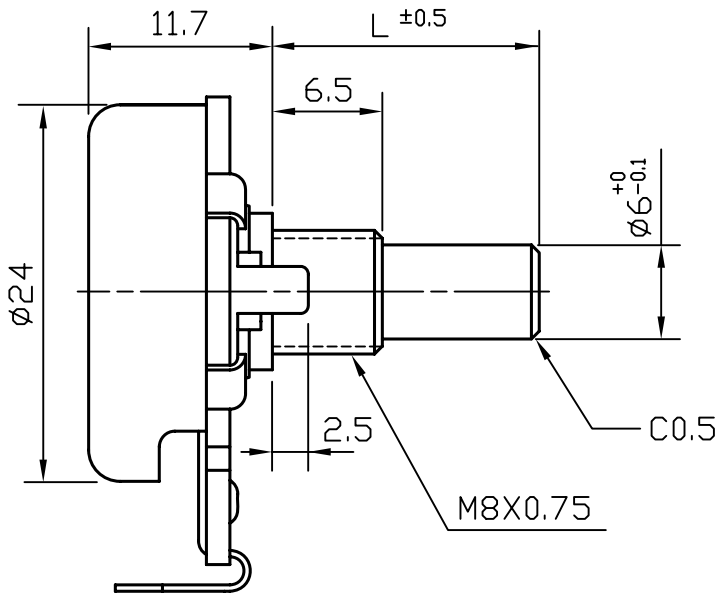

文管中心
2008.07.04
發行章

NUT 1 PC

WASHER t=0.4 2 PCS

						RV24AF-10-(L)R-XXX	
NO.	DATE	DESCRIPTION		MODEL NAME			
TOL. UNLESS OTHERWISE STATED		DIMENSION	SCALE	DRAWN BY	CHECKED BY	APPROVED BY	DRAWING NO.
less than 10		±0.3	2:1	傳 96.12.26 仕維	王 2007.12.26 茂松	楊 2007.12.26 孟鑫	
above 10 ~ 30		±0.5					
above 30 ~ 100		±1.0					
above		±5°					