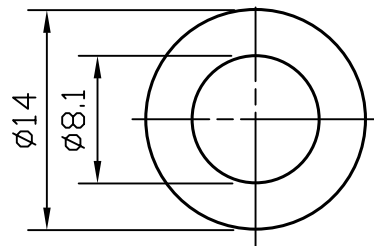

文管中心
2008.07.04
發行章

NUT 1 PC

WASHER t=0.4 2 PCS

						RV24AF-10-(L)R-XXX	
NO.	DATE	DESCRIPTION		MODEL NAME			
TOL. UNLESS OTHERWISE STATED		DIMENSION	SCALE	DRAWN BY	CHECKED BY	APPROVED BY	DRAWING NO.
less than 10		±0.3	2:1	傳 96.12.26 仕維	王 2007.12.26 茂松	楊 2007.12.26 孟鑫	
above 10 ~ 30		±0.5					
above 30 ~ 100		±1.0					
above		±5°					