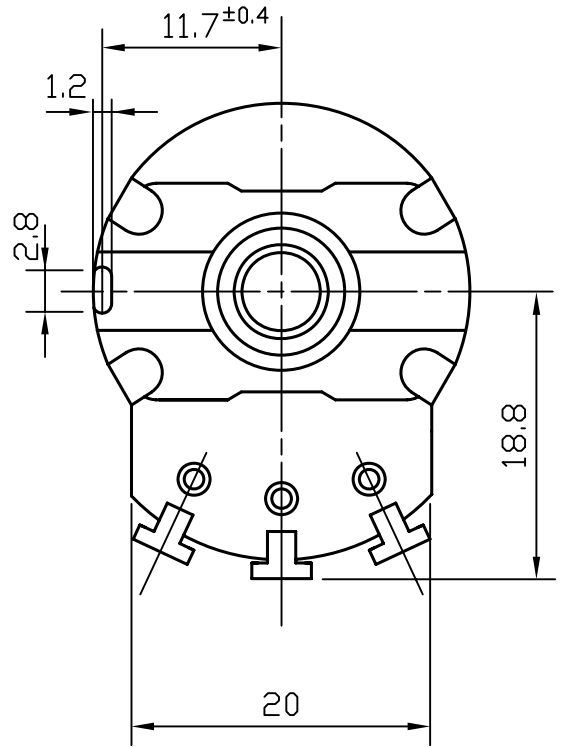

文管中心
2008.07.04
發行章

NUT 1 PC

WASHER t=0.4 2 PCS

						RV24AF-10-(L)R-XXX	
NO.	DATE	DESCRIPTION		MODEL NAME			
TOL. UNLESS OTHERWISE STATED		DIMENSION	SCALE	DRAWN BY	CHECKED BY	APPROVED BY	DRAWING NO.
less than 10		±0.3	2:1	傳 96.12.26 仕維	王 2007.12.26 茂松	楊 2007.12.26 孟鑫	
above 10 ~ 30		±0.5					
above 30 ~ 100		±1.0					
above		±5°					